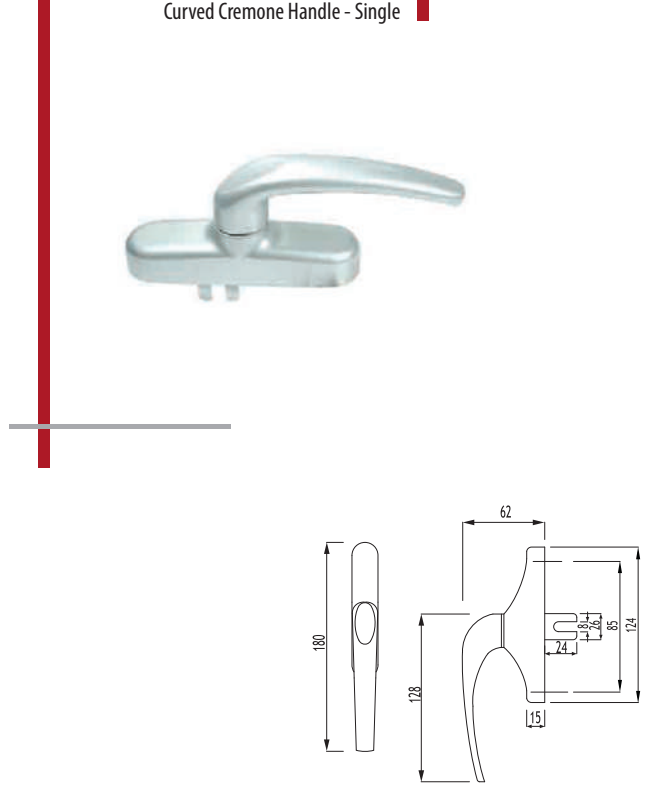

02 - 151
Eksenel Kol Tek Dilli
Curved Cremone Handle - Single