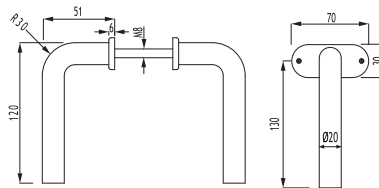

02 - 146
Rozetli Sosis Kol
Cylindrical Door Handle & Carpet